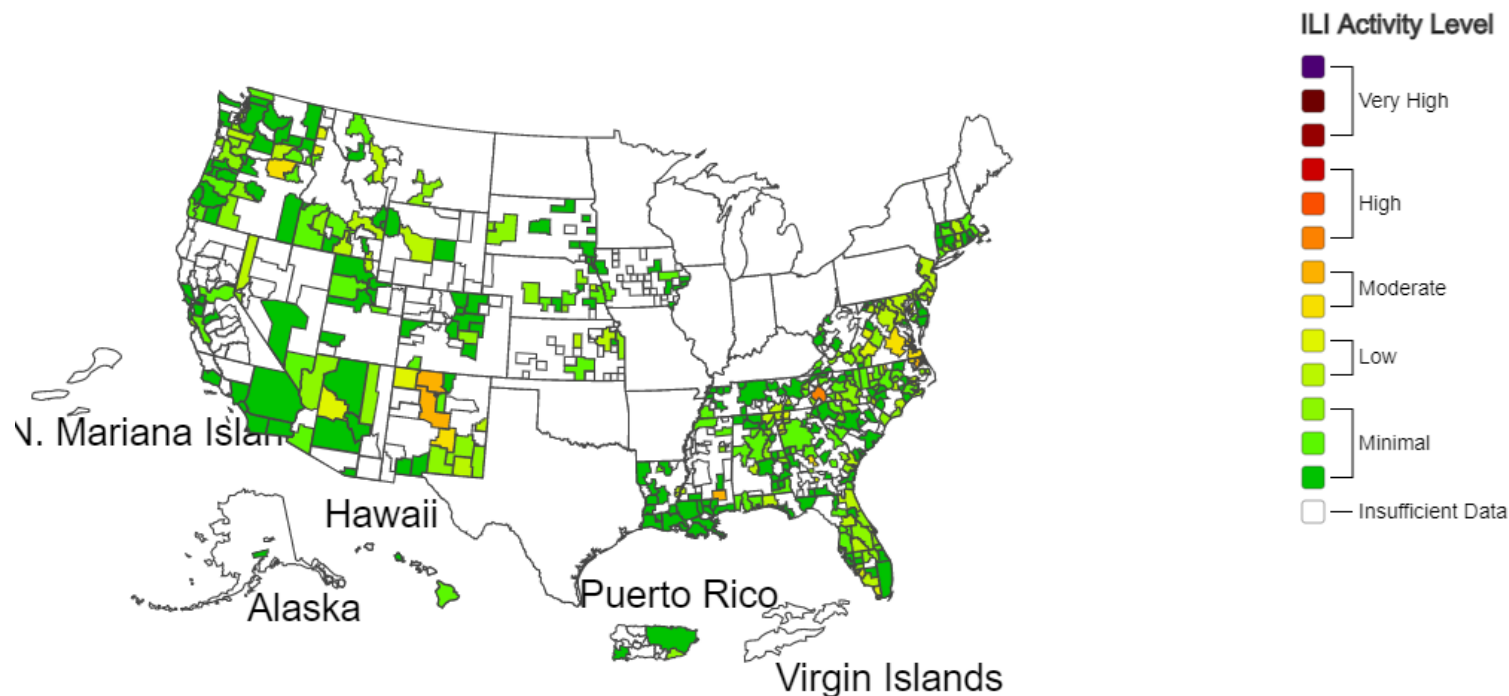

A Weekly Influenza Surveillance Report Prepared by the Influenza Division

Influenza-Like Illness (ILI) Activity Level Indicator Determined by Data Reported to ILINet

This system monitors visits for ILI (fever and cough or sore throat), not laboratory confirmed Influenza and may capture patient visits due to other respiratory pathogens that cause similar symptoms.

2021-22 Influenza Season Week 40 ending Oct 09, 2021

<https://www.cdc.gov/flu/prevent/index.html>